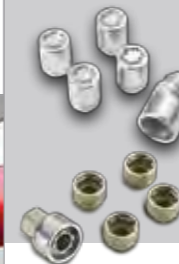

SOA3881220 (Battery Hold Down-Gray)

SOA3881230 (Oil Cap-Blue)

SOA3881240 (Oil Cap-Gray)

## ■ 18" Chrome Finished Alloy Wheel

Add a touch of flair to Tribeca with these chrome-finished alloy wheels. Order four of each part number.

B310SXA000 (Wheel)

B3110XA000 (Cap)

T971SXA100 (Lug Wrench)