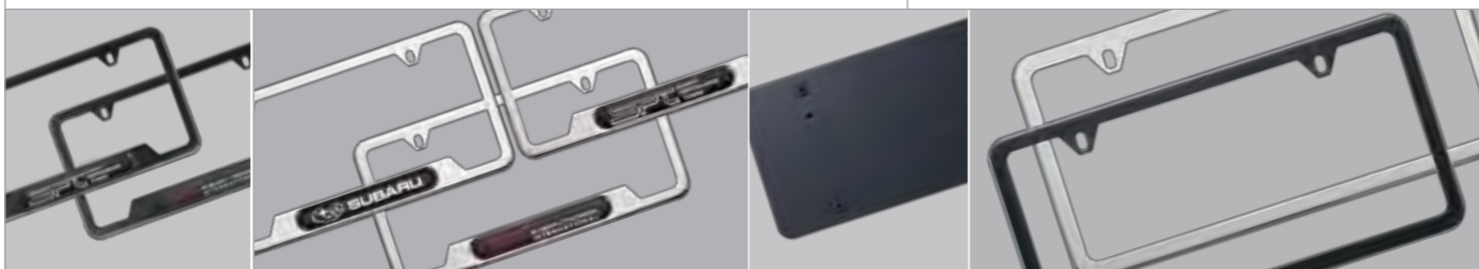

License Plate Frames

Frames are available with a variety of UV resistant polyurethane logos and come in either mirror polish or matte black.

- **Matte Black**
  SOA342L124 (SPT)
  SOA342L126 (STI)
- **Polished Stainless Steel**
  SOA342L121 (SPT)
  SOA342L123 (STI)
  SOA342L127 (Subaru)

Front License Plate Bracket

Stainless steel with black powder coated finish. Includes mounting hardware.
SOA342L120

Slim License Plate Frames

Manufactured from heavy-gauge 304 stainless steel that will not rust or corrode. Kit includes hardware hider caps.
SOA342L104 (Polished Stainless Steel)
SOA342L105 (Matte Black)

Carbon Fiber License Plate Frame

Carbon fiber composite license plate frame is hand made with thick resin-impregnated carbon fiber cloth, and is finished in a UV resistant clear coat. Kit includes hardware hider caps.
SOA342L143 (SPT)

Slim Carbon Fiber License Plate Frame

Carbon fiber composite license plate frame is hand made with thick resin-impregnated carbon fiber cloth, and is finished in a UV resistant clear coat. Kit includes hardware hider caps.
SOA342L142