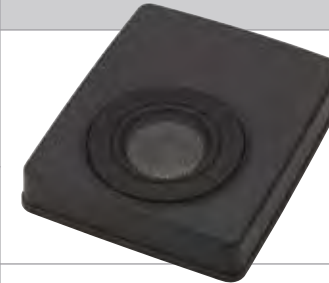

■ Valve Stem Caps

Add a finishing touch to your Subaru. These caps feature "O" ring seals to help keep the valve orifices clean.

SOA342L135 (SPT)

SOA342L136 (STI)

SOA342L137 (Subaru Star Cluster)

■ Rear Dome/Reading Light

Independent on/off controls send a focused beam of light to left or right rear seat passenger. Available for vehicles equipped with moonroof. Excludes DVD equipped vehicles.

H461SXA000 (With Moonroof)

■ Carbon Fiber Key Fobs

Carbon fiber composite and stainless steel key fob with leather strap and universal split ring.

SOA342L138 (Subaru)

SOA342L139 (STI)

SOA342L140 (SPT)

■ Splash Guards

Helps protect vehicle paint finish from stones and road grime.

J101SXA001 (Front Set)

J101SXA200 (Rear Set)

57707XA270 (RR Bracket)

57707XA280 (LR Bracket)

■ Car Cover

Helps protect the exterior of your Tribeca. Made of lightweight breathable material.

M001SXA100

M0010AS020

(Car Cover Bag)

■ Engine Block Heater

Warms engine coolant to promote easier starting in extreme cold conditions. Plugs into a household electrical outlet.

A091SXA000

■ Battery Warmer

Warms vehicle's battery for easier starting in extremely cold weather. Plugs into a household electrical outlet.

J6010FS000

■ iPod® Interface

Allows extensive control of your iPod through the vehicle head unit and steering wheel controls (if equipped). Text displays playlist, artist, album, and song information. Supports Podcast and audiobook content.

H621SXA200

Not compatible with Satellite Radio. Details at subaru.com/ipod.

■ BlueConnect®